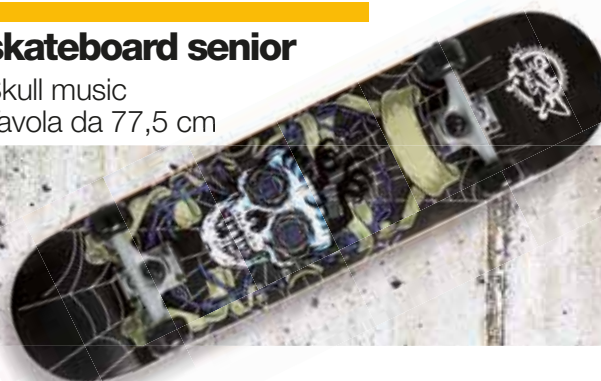

SKM3105 **Skate**

skateboard senior

Skull music
Tavola da 77,5 cm